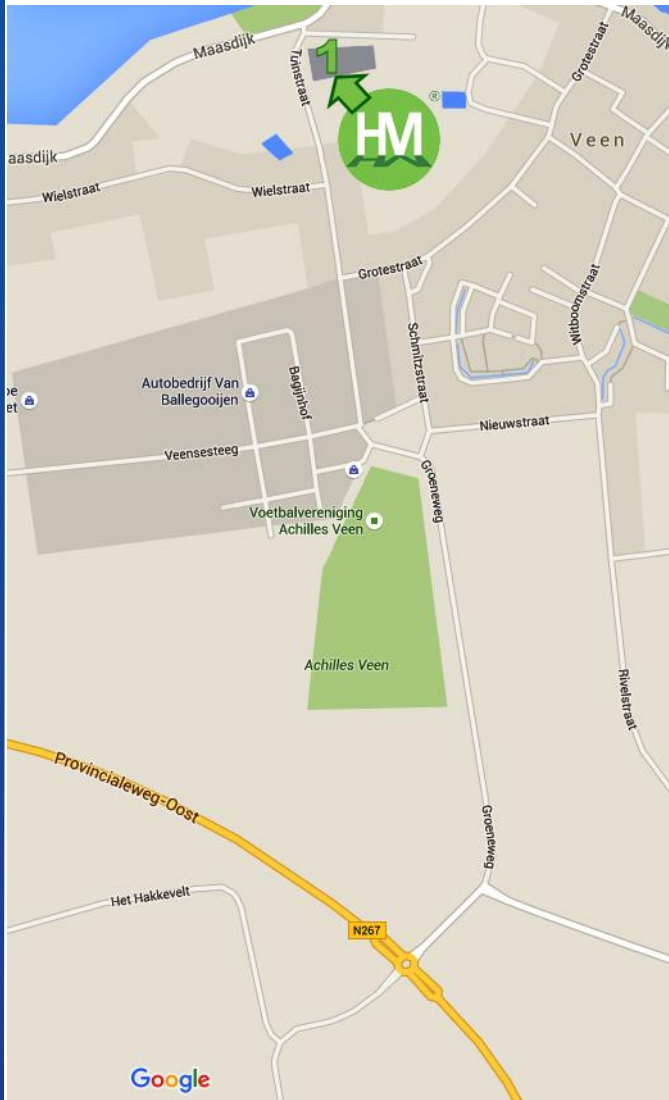

ROUTE DESCRIPTION to AllScales Weighing Scales (Henk Maas Scales – Veen, NL)

Office, showroom and technical services:

Tel. (+31) (0)416 69 34 04

Driving from the direction of Gorinchem or Breda:

- via A 27, exit nr. 22 in the direction of Almkerk / Zaltbommel (N322)
- keep following the N322 for approx. 7 km, in the direction of Zaltbommel
- then turn to the right, in the direction of Den Bosch (N267)
- after approx. 5 km turn to the left, in the direction of Veen
- follow the Groeneweg, after S-bend you reach Bagijnhof
- keep driving straight on (after 300 m you enter Tuinstraat)
- at the end of Tuinstraat you will find nr. 1 at the right

Driving from the direction of Den Bosch or Waalwijk:

- via A 59, exit nr. 42 in the direction of Wijk en Aalburg (N267)
- after approx. 6 km a bridge over the river Maas
- after approx. 3 km turn to the right, in the direction of Veen
- follow the Groeneweg, after S-bend you reach Bagijnhof
- keep driving straight on (after 300 m you enter Tuinstraat)
- at the end of Tuinstraat you will find nr. 1 at the right

Driving from the direction of Zaltbommel:

- in the direction of Gameren, Brakel, Almkerk (N322)
- as soon as you have passed the lock at Andel, after approx. 1 km 3rd road to the left (N267)
- in the direction of Heusden, keep following Wijk en Aalburg
- after approx. 5 km turn to the left, take the exit of Veen
- follow the Groeneweg, after S-bend you reach Bagijnhof
- keep driving straight on (after 300 m you enter Tuinstraat)
- at the end of Tuinstraat you will find nr. 1 at the right